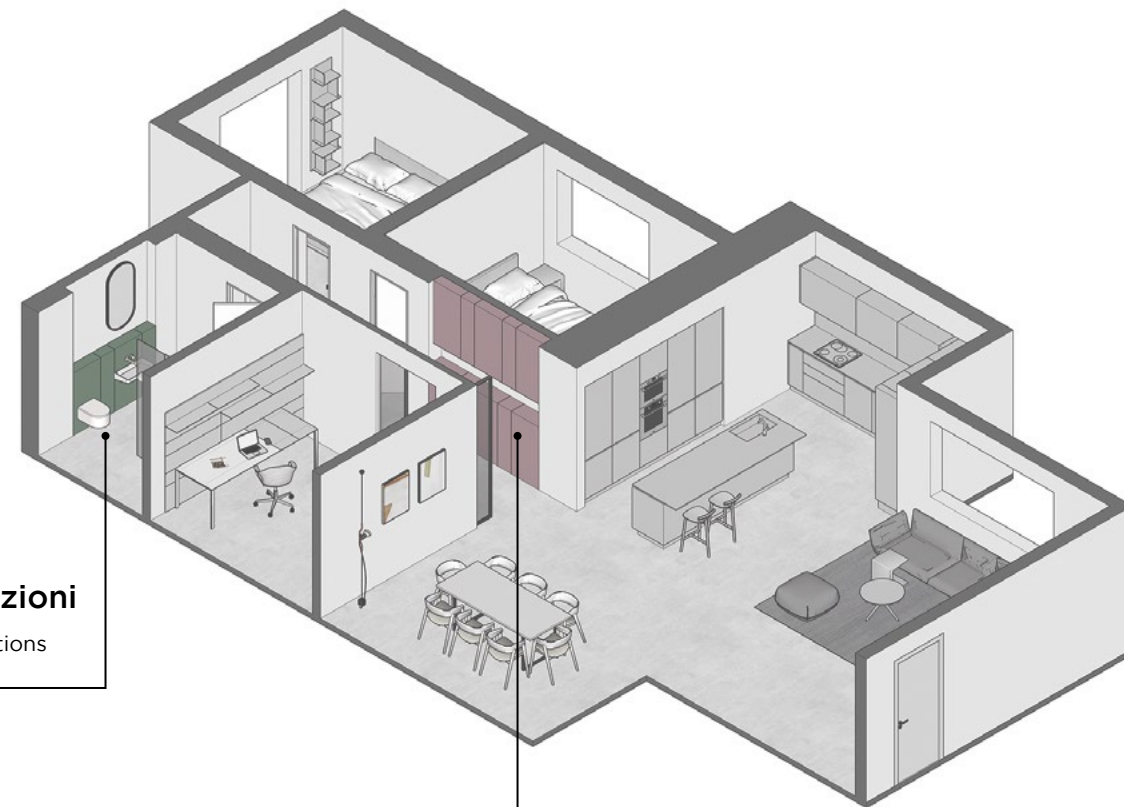

L 120 cm x P 18/48 cm

Éléments bas Over - Suspendus H 71 cm
Lavabo Over - Ocritech Bianco
Miroir Over - H 71 cm Nero

Finiture . Finishes . Finitions

technical
details

Over

Over

special solutions

01 Ristrutturazioni