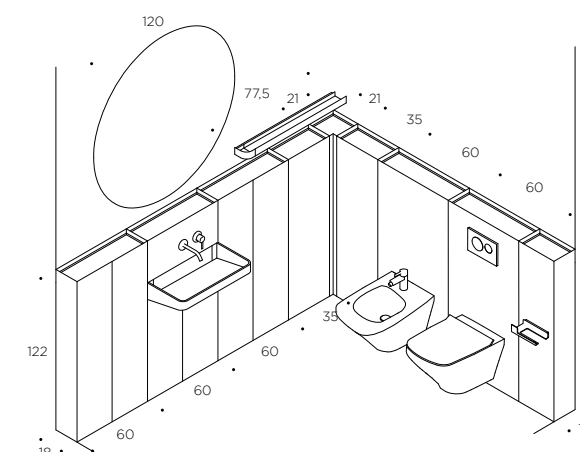

03 white mood

L 236 + 206 cm x P 18/48 cm

W. 236 + 206 cm x D. 18/48 cm
L 236 + 206 cm x P 18/48 cm