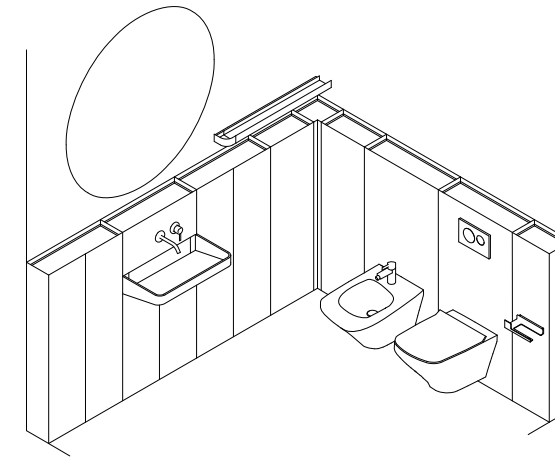

03. white mood

Over 03

white mood

L 236 + 206 cm x P 18/48 cm

W. 236 + 206 cm x D. 18/48 cm
Base units Over - floor-standing H. 122 cm
Washbasin Over - Ocritch Bianco
Light Tonda mirror - Ø 120 cm
Tape shelf - W. 77,5 cm Matt Bianco Plissé