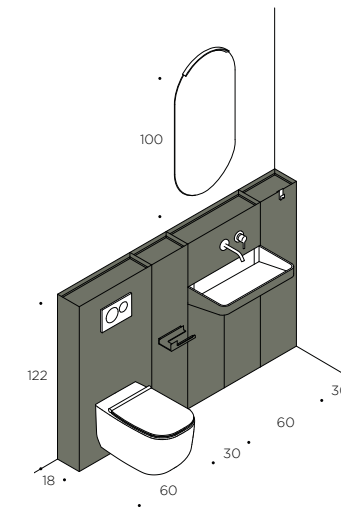

Zucca

Polline

technical
dimensions

Over

A diagram consisting of the text "technical dimensions" on the left and the word "Over" in a larger, bold font on the right. A thin black diagonal line connects the top-right corner of "technical dimensions" to the bottom-left corner of "Over".

Over

technical dimensions

02 green time

L 180 cm x P 18/48 cm

W. 180 cm x D. 18/48 cm
L 180 cm x P 18/48 cm

01 yellow day

L 270 + 185 cm x P 18/48 cm

W. 270 + 185 cm x D. 18/48 cm
L 270 + 185 cm x P 18/48 cm