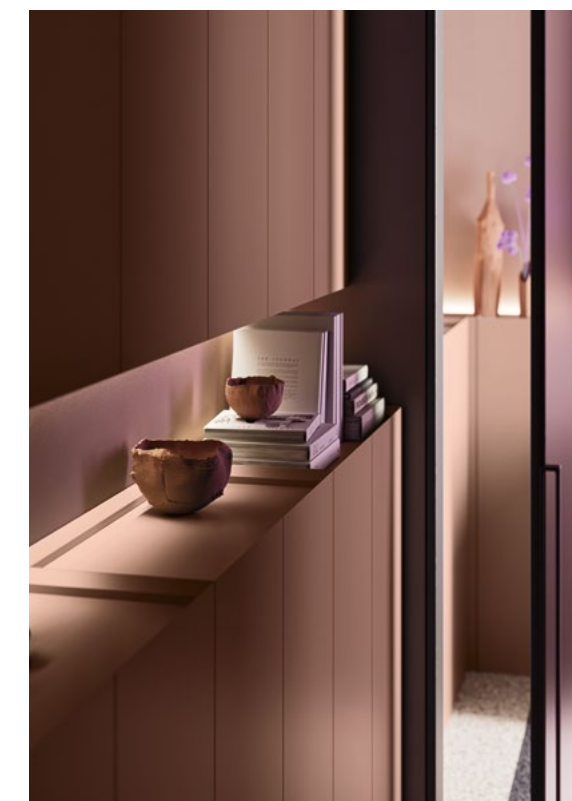

02 Ottimizzazione piccoli spazi

Optimise small spaces . Optimisation des petits espaces

Le profondità delle basi sono ideali per ottimizzare spazi solitamente poco sfruttati, trasformandoli in zone di contenimento funzionali.

The depth of the base units is ideal for optimising underused spaces, transforming them into functional storage areas.

La profondeur des éléments bas est idéal pour optimiser les espaces habituellement peu utilisés et les transformer en zones de rangement fonctionnelles.

Basi a terra disponibili in profondità 18 e 28 cm

Floor-standing base units available in depth 18 and 28 cm

Éléments bas au sol disponibles dans les profondeurs de 18 et 28 cm