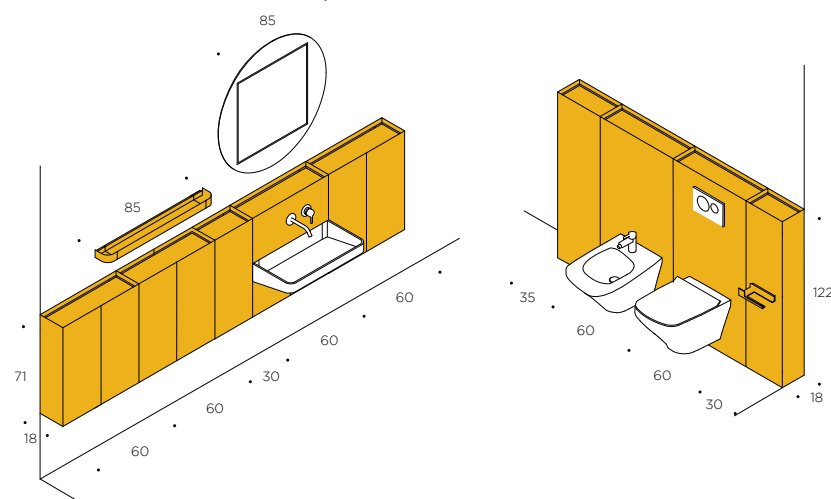

Zucca

Polline

technical
dimensions

Over

A diagram consisting of the text "technical dimensions" on the left and the word "Over" in a larger, bold font on the right. A thin black diagonal line connects the top-right corner of "technical dimensions" to the bottom-left corner of "Over".

Over

technical dimensions

02 green time

L 180 cm x P 18/48 cm

W. 180 cm x D. 18/48 cm
L 180 cm x P 18/48 cm

01 yellow day

L 270 + 185 cm x P 18/48 cm

W. 270 + 185 cm x D. 18/48 cm
L 270 + 185 cm x P 18/48 cm