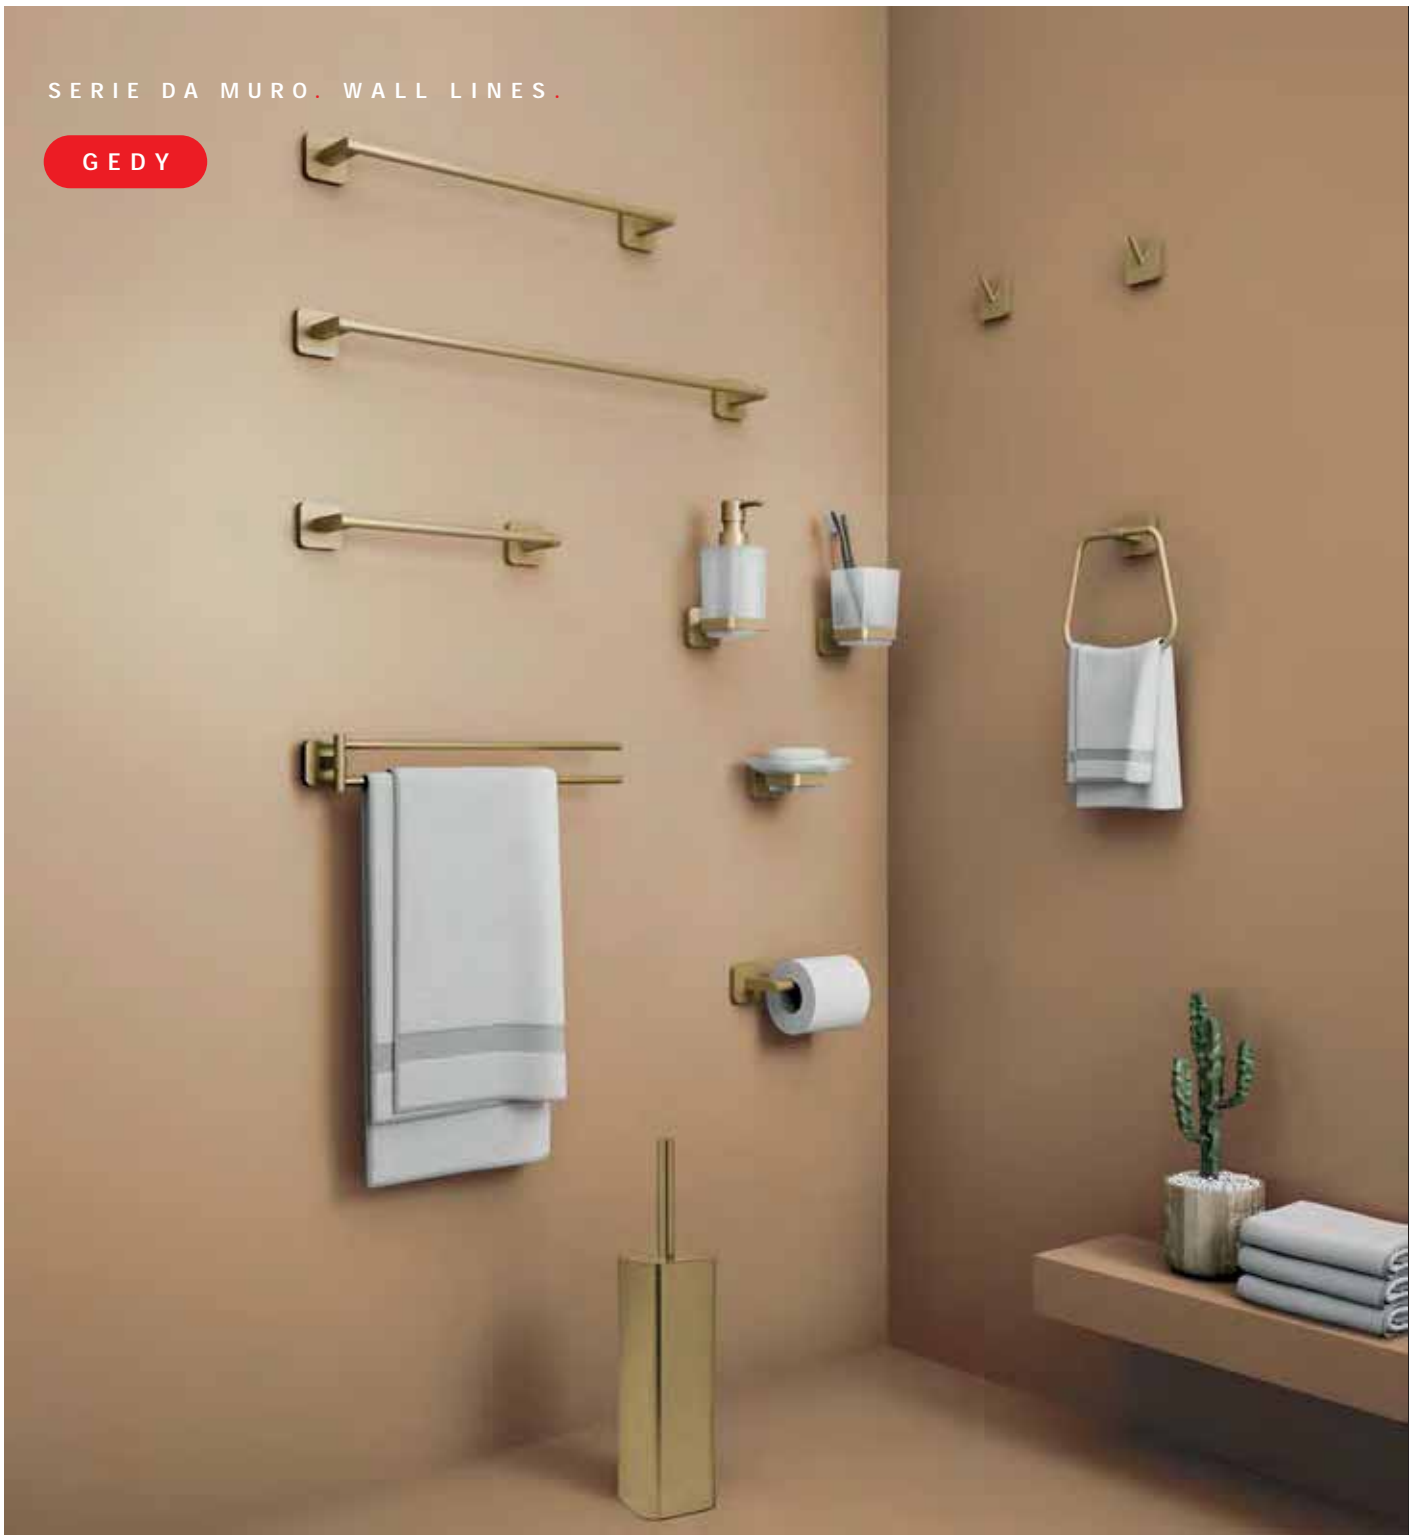

SERIE DA MURO. WALL LINES.

GEDY